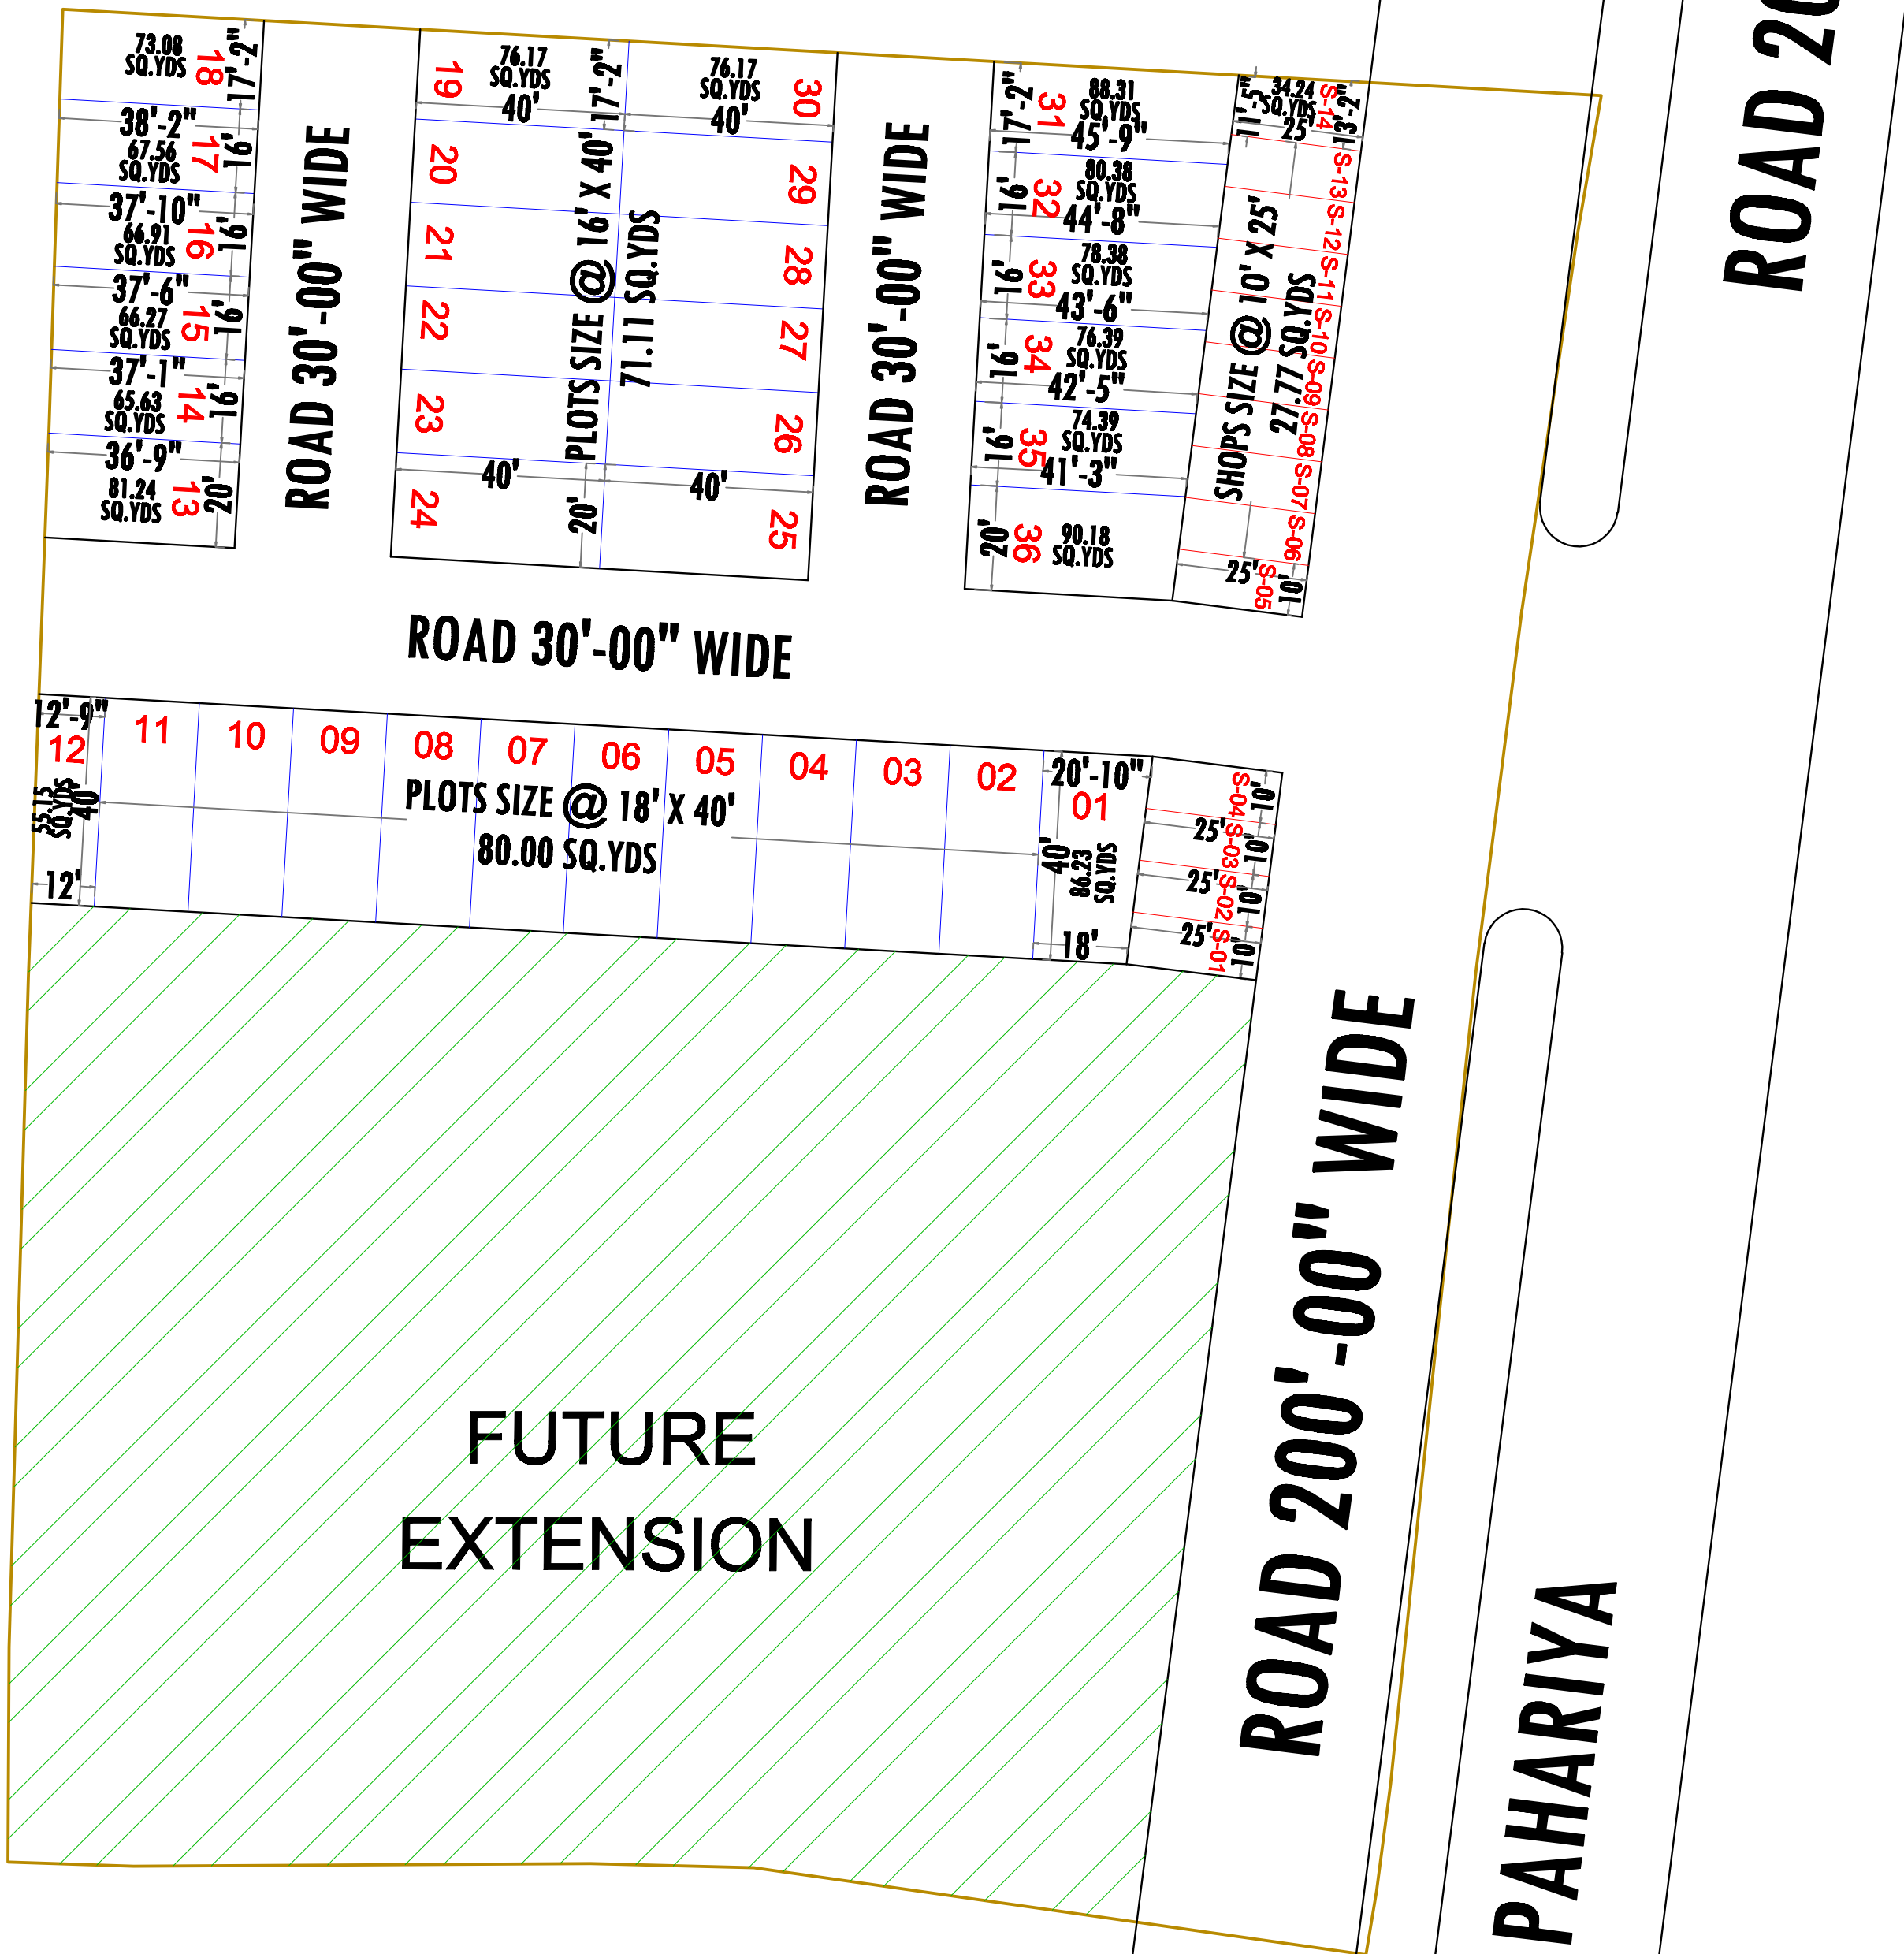

PROPOSED LAY OUT PLAN OF
" SHRI RAM RESIDENCY "
 AT VILLAGE- LAKHANA, NEAR BALAWALA DIGGI
 ROAD SANGANER, JAIPUR (RAJSTHAN)

TO LAKHANA

ROAD 200'-00\"/>

TO PAHARIYA

ROAD 200'-00\"/>