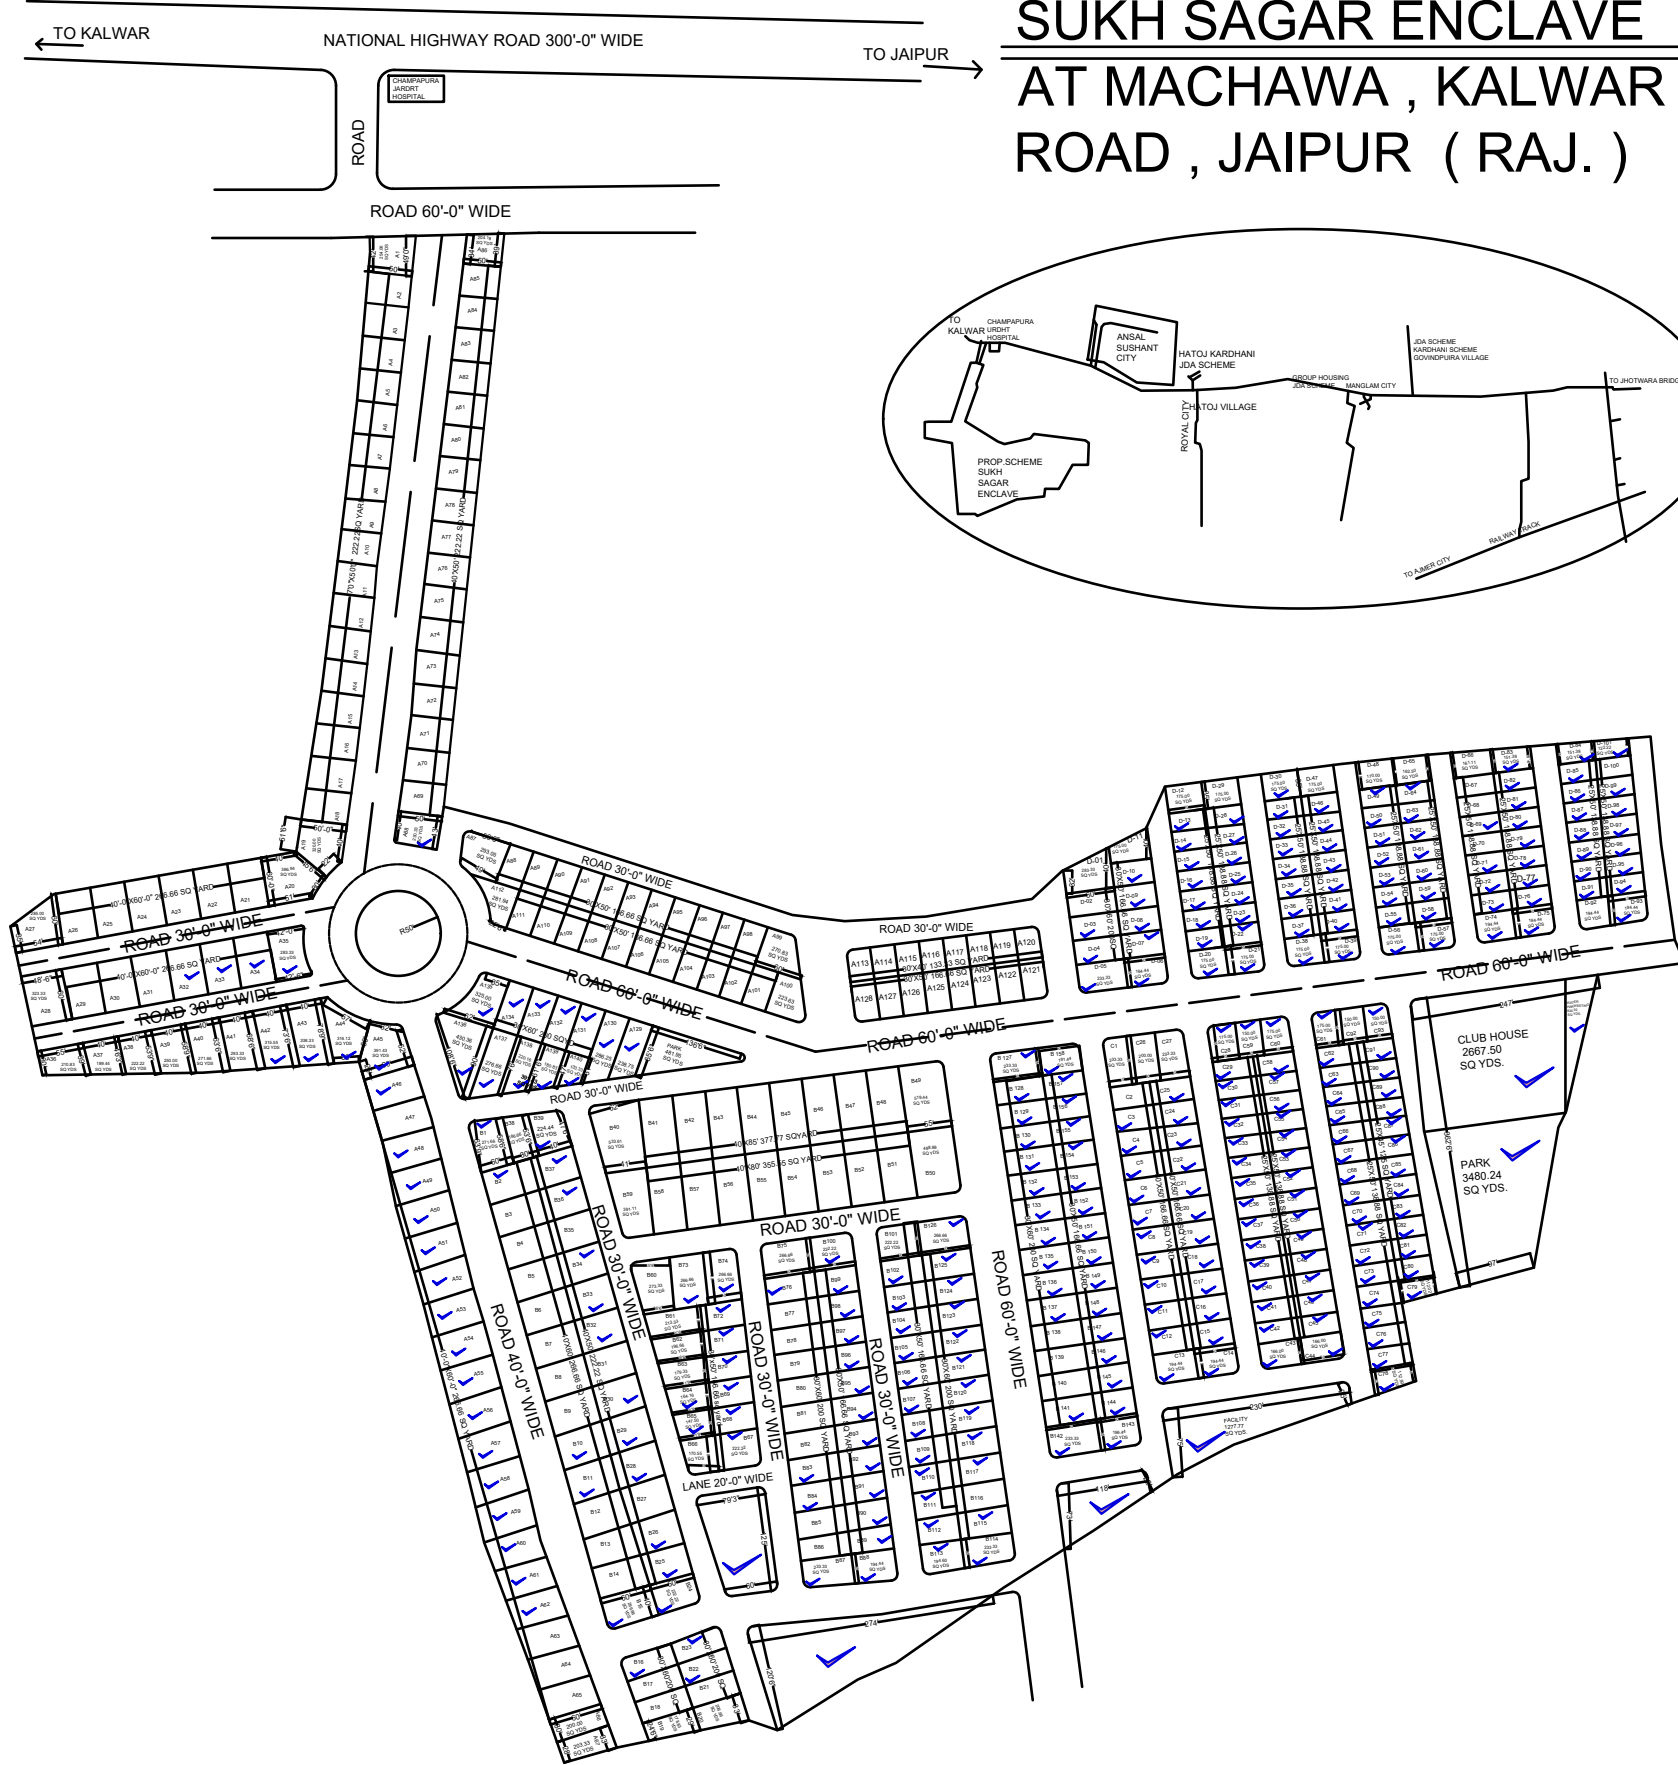

SUKH SAGAR ENCLAVE AT MACHAWA, KALWAR ROAD, JAIPUR (RAJ.)